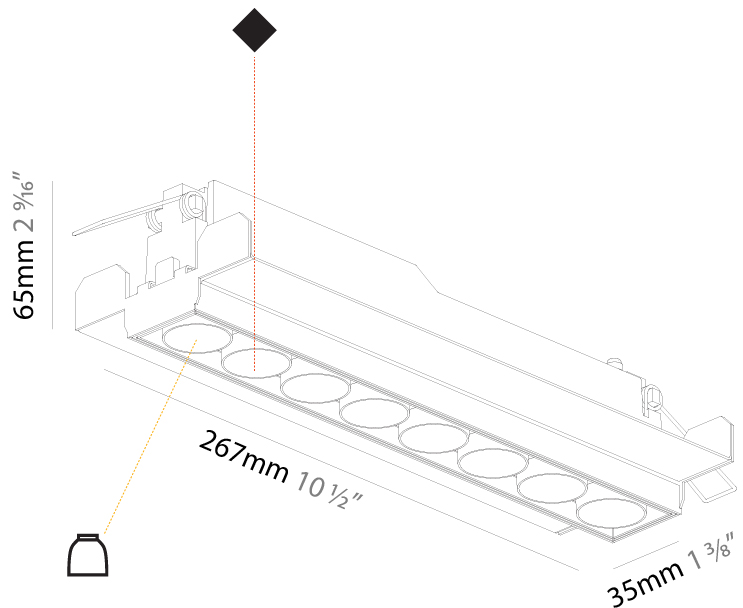

PHYSICAL

Aperture Sizes - Downlights: 1"
 Shape: Rectangle
 Length (mm): 267
 Length (in): 10 1/2"
 Width (mm): 35
 Width (in): 1 3/8"
 Height (mm): 65
 Height (in): 2 9/16"
 Ceiling Thickness (mm): 12.5
 Ceiling Thickness (in): 1/2"
 Min. Recessing Depth (mm): 100
 Min. Recessing Depth (in): 3 15/16"
 Weight (kg): 0.737
 Weight (lbs): 1.61
 Fixture Finish: SSR / BKV / CWI / CRY / HAB / UFT / ITA / RUA / FTG / MYG / LOD / PUS / FRO / FUP / KIA / POP / BLS / SPG / MEY / GOH / CHC / COM / ABZ / JAG / OBR / MOS / ROR
 Holder Finish: WHI / BLK
 Fixture Material: Aluminum Die Cast
 Cut-out Measurements: 273mm / 10 3/4" x 42mm / 1 5/8"
 Upon Request: Unique Ceiling Thickness

PROJECT

TYPE

SPECIFIER

QUANTITY

DATE

100mm
3 15/16"

12 1/2 mm
1/2"

272mm x 42mm
10 11/16" x 1 5/8"